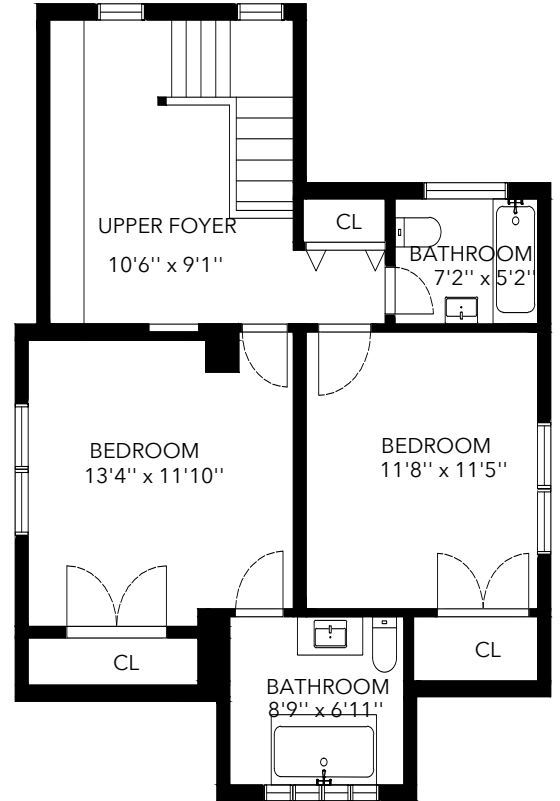

FIRST FLOOR

SECOND FLOOR

THIRD FLOOR

**GROSS INTERNAL AREA: 2,991 sq ft**  
**LOWER FLOOR: 1,083 sq ft | MAIN FLOOR: 1,2243 sq ft | THIRD FLOOR: 685 sq ft**

The enclosed information while deemed to be correct, is not guaranteed.  
 This is for marketing purposes only and is not intended for architectural/construction use. Buyer to verify if deemed important.