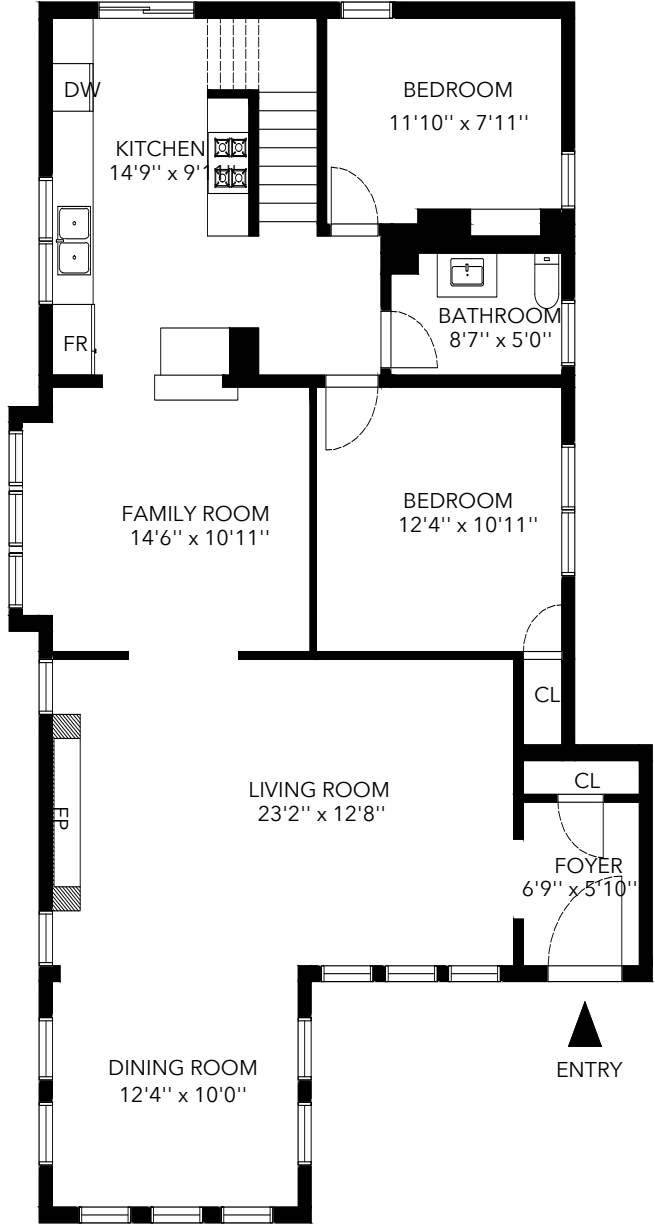

FIRST FLOOR

SECOND FLOOR

THIRD FLOOR

**GROSS INTERNAL AREA: 2,991 sq ft**  
**LOWER FLOOR: 1,083 sq ft | MAIN FLOOR: 1,2243 sq ft | THIRD FLOOR: 685 sq ft**

The enclosed information while deemed to be correct, is not guaranteed.  
 This is for marketing purposes only and is not intended for architectural/construction use. Buyer to verify if deemed important.